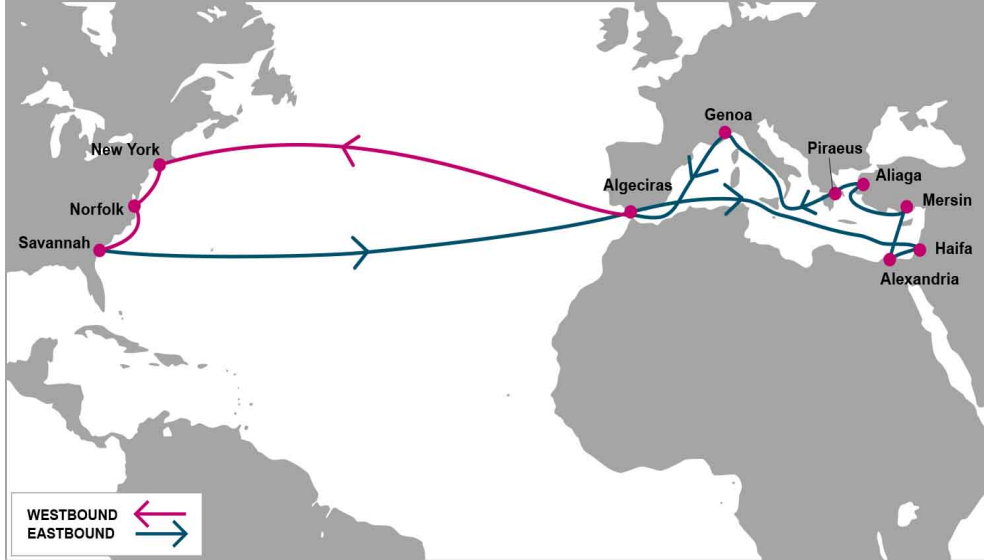

AS ONE, WE CAN.

EMA (Fastest Direct Service)

NEW Weekly Service connecting East and West Mediterranean with US East Coast

SERVICE COMMENCEMENT
BILBAO BRIDGE ETA HAIFA 4TH APRIL

2020

EMA: East Mediterranean America Service

KEY TRANSIT TABLE

W/B	Day	New York	Norfolk	Savannah
Haifa	SU	19	21	23
Alexandria	MO	18	20	22
Mersin	TU	17	19	21
Aliaga	FR	14	16	18
Piraeus	SA	13	15	17
Genoa	TU	10	12	14
Algeciras	FR	7	9	11

E/B	Day	Algeciras	Haifa	Alexandria	Mersin	Aliaga	Piraeus	Genoa
New York	SA	14	21	23	24	26	27	30
Norfolk	MO	12	19	21	22	24	25	28
Savannah	WE	10	17	19	20	22	23	26

SERVICE ADVANTAGE

- ❖ Fastest Direct Service in the market from Genoa to New York
- ❖ Fastest Direct Service in the market from Mersin and Aliaga to US East Coast
- ❖ Fastest Direct service from Piraeus to US East Coast
- ❖ Quick transit times from US East Coast to Haifa
- ❖ Connects East Med, Adriatic and Black Sea ports with routing via Piraeus
- ❖ Connects USA and Africa via Algeciras
- ❖ Calling Maher Terminal in New York